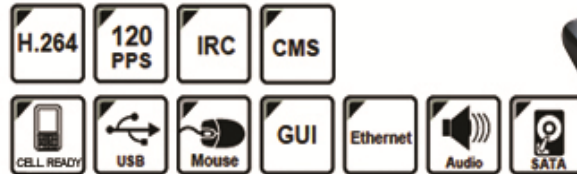

PRODUCT SPECIFICATION

VIDEO	
MODE	Triplex
IMAGE SYSTEM	NTSC PAL
LIVE-TIME RESOLUTION	720x480 720x576
LIVE-TIME DISPLAY RATE	4 x 30 Frame / Sec 4 x 25 Frame / Sec
SPLIT SCREEN	1, 4
VIDEO INPUT	BNC x 4
VIDEO OUTPUT (BNC)	BNC x 1
VIDEO OUTPUT (VGA)	Yes
AUDIO	
AUDIO INPUT	RCA x 1
AUDIO OUTPUT	RCA x 1
AUDIO BACKUP	Yes
AUDIO STREAMING	Yes
RECORDING	
COMPRESSION TYPE	H.264
RECORDING RESOLUTION (D1)	720x480 720x576
RECORDING RESOLUTION (HALF D1)	720x240 720x288
RECORDING RESOLUTION (CIF)	360x240 360x288
RECORDING RATE (D1)	720 x 480 up to 30 PPS 720 x 576 up to 25 PPS
RECORDING RATE (HALF D1)	720 x 240 up to 60 PPS 720 x 288 up to 50 PPS
RECORDING RATE (CIF)	360 x 240 up to 120 PPS 360 x 288 up to 100 PPS
COMPRESSION RATE	Low : 1 K Bytes Medium : 2.2 K Bytes High : 3.2 K Bytes Best : 6 K Bytes
RECORDING MODE	Manual / Schedule / Alarm
PLAYBACK & SEARCH	
PLAYBACK SPEED	Fast Forward X 2 X 4 X 8 Fast Backward X 2 X 4 X 8 field by field Playback Pause
TIME SEARCH	Yes
EVENT SEARCH	Yes
EVENT LIST	3000 records per H.D.D (Maximum)
OSD & CONTROL INTERFACE	
TITLE	8 Characters
ON SCREEN DISPLAY & SETUP	Time / Date / Setup Menu
GRAPHIC USER INTERFACE (GUI)	Yes
DVR CONTROL PANEL	Yes
MOUSE	Yes
IR REMOTE CONTROLLER	Yes